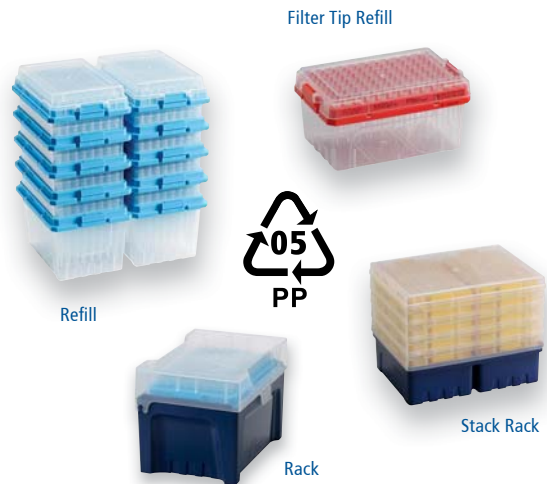

TipOne® Recycling Collections

We can ALL do our bit to help the environment...

▶ REUSE THE TIP RACKS WITH THE REFILL

TipOne® is designed as a reusable system and all racks within the system (standard tips, filter tips and TipOne®RPT) can be reused with both the standard and filter tip refills.

▶ IF PLASTICS RECYCLING IS AVAILABLE AT YOUR ACCOUNT, INCLUDE THE TipOne® PACKAGING

All components of the TipOne® system are made from polypropylene (PP), so the rack, the refill wafers, and the refill's spacers and top and bottom shells, can all go into the same recycling bag or bin at your site.

▶ IF NO RECYCLING IS AVAILABLE AT YOUR ACCOUNT, CONTACT STARLAB TO ORGANISE RECYCLING COLLECTIONS

We will set up recycling collections to suit your individual lab or site-wide requirements with either regular collections (eg. monthly) or we can collect your recycling bags on an ad-hoc basis, as and when you let us know you have recycling for collection. In order to be as green as possible, please collect as much recycling as space allows before requesting a collection. **All recycling must be bagged for collection!**

To set up a recycling collection service, contact your Account Manager, or the STARLAB office on 01908 283800 or at recycling@starlab.co.uk Different recycling bins are available to suit your needs...

Recycling crate

Use in/outside stores to hold a large number of recycling bags. Easy truck access at your site is essential. Recycling must be bagged for collection.

Dimensions (WxDxH): 120 x 100 x 94 cm

Contact STARLAB to arrange

STARLAB Recycling Bag

Clear, heavy-duty recycling bags. Made from recycled and recyclable material. Supplied with heavy-duty nylon cable ties to secure contents for collection.

All recycling must be bagged before requesting a collection!

LARGE Bag to fit wheelie bin

Cat. No. S5000-7100

SMALL Bag to fit either the pop-up bin or cardboard recycling bin. Or use on its own.

Cat. No. S5000-7200

Wheelie bin (240 litre)

Supplied with STARLAB recycling bags for lining the bin and cable ties for securing the bag once full. The recycling is collected in the bag.

Cat. No. S5000-7300

Dimensions (WxDxH): 56 x 74 x 94 cm

Recycling bins

Smaller recycling containers to keep in the corner of your lab or under the bench.

Cardboard recycling bin, Cat. No. S5000-7600

Dimensions (WxDxH): 30.5 x 30.5 x 75 cm

Green pop-up recycling bin, Cat. No. S5000-7000

Dimensions (HxØ): 60 x 50 cm

RECYCLING BAGS MUST CONTAIN STARLAB PP PRODUCTS ONLY PLEASE!